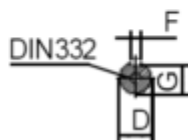

# Data Sheet

Article number: 250300300215

Description: Kleedrive T3C 100L-2 3.0KW 2800 rpm  
3x230/400V 50HZ IP55 B14 Eff=87,1%

## Measures

AA = 203	K = Ø12	TBW = 114
AC = Ø199	L = 385	
AD = 251	M = 130	
D = Ø28	N = 100	
E = 60	P = 160	
F = 8	S = 3.5	
G = 24	TBH = 114	
HD = 151	TBS = 76	