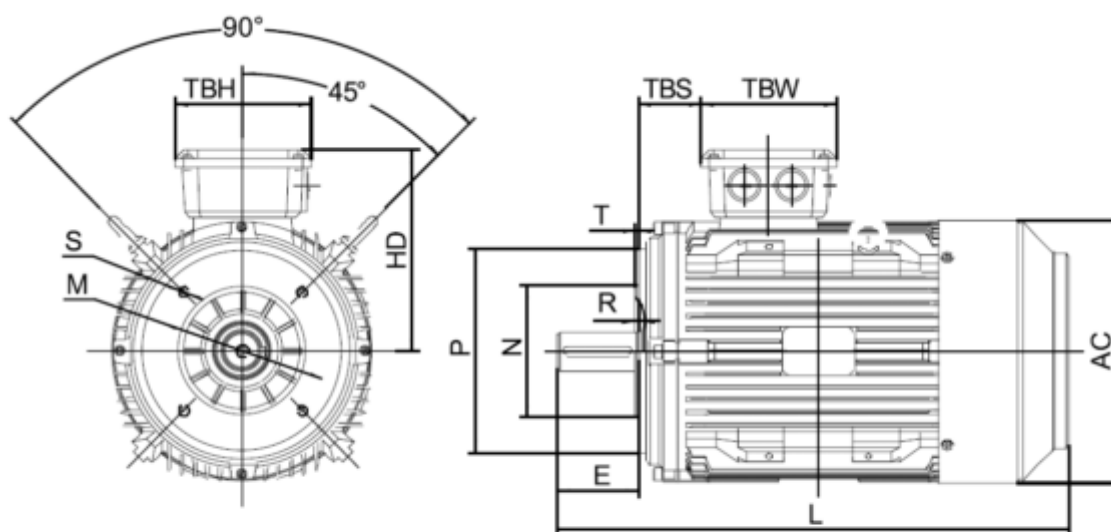

# Data Sheet

Article number: 250300300215

Description: Kleedrive T3C 100L-2 3.0KW 2800 rpm  
3x230/400V 50HZ IP55 B14 Eff=87,1%

## Measures

AA = 203	K = Ø12	TBW = 114
AC = Ø199	L = 385	
AD = 251	M = 130	
D = Ø28	N = 100	
E = 60	P = 160	
F = 8	S = 3.5	
G = 24	TBH = 114	
HD = 151	TBS = 76	